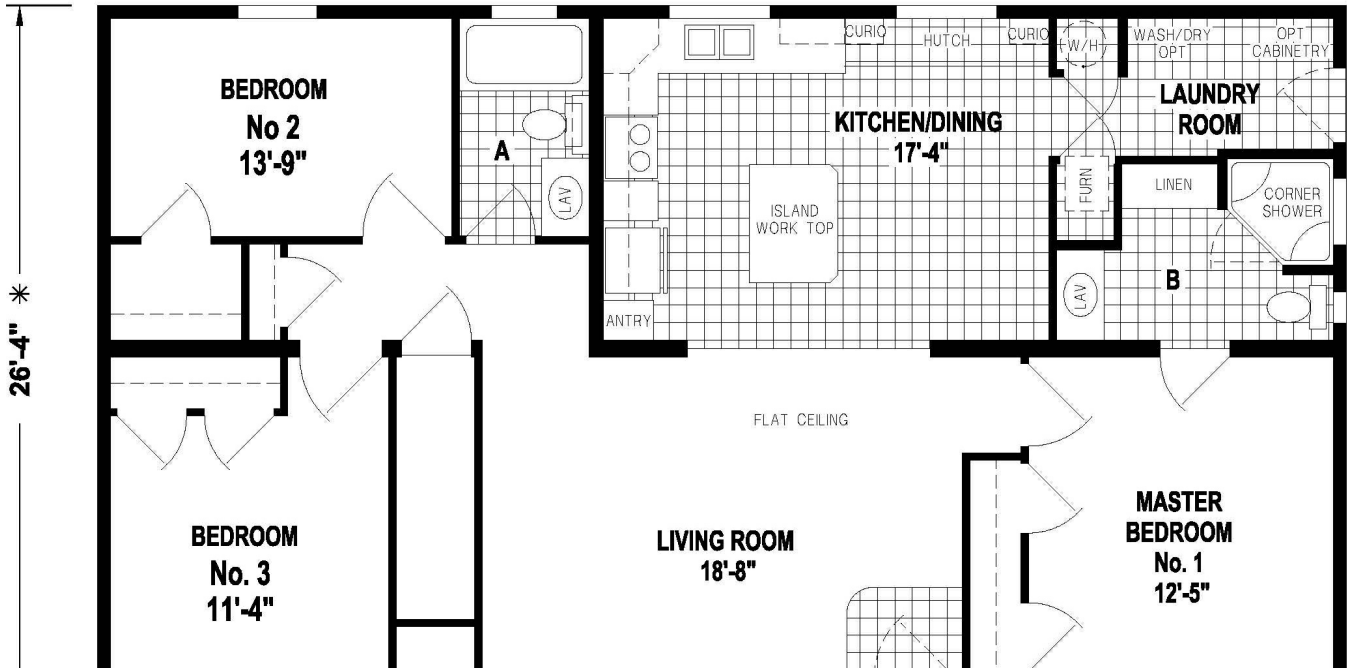

Sunwood 570 Mod Model number: 3CIK2B

3 beds • 2 baths • 1344 sq.ft. • 28' width • 48' depth

Our home building facilities invest in continuous product and process improvements. Plans, dimensions, features, materials, specifications and availability are subject to change without notice or obligation. Renderings and floor plans are representative likenesses of our homes and may differ from the actual homes. We invite you to tour a Home Center near you and inspect the highest value in quality housing available or call (607) 432-9023 to speak with a Home Consultant. Copyright 2017, CMH. All rights reserved.

<http://www.gihomesoneonta.com>

G & I HOMES-ONEONTA

5162 STATE ROUTE 23
ONEONTA, NY 13820

Monday - Thursday: 9am - 7pm
Friday: 9am - 6pm
Saturday: 9am - 5pm
Sunday: Closed

(607) 432-9023